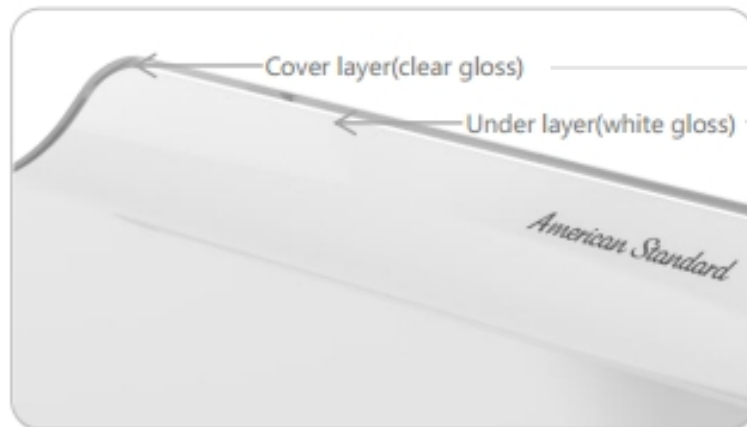

HYGIENE RIM

washdown flushing

RIMLESS
no hiding corners

EASY
CLEANING

POWER RIM

HYGIENE RIM

Slim, sleek and durable seat and cover for a timeless style.

Polycarbonate (transparent)