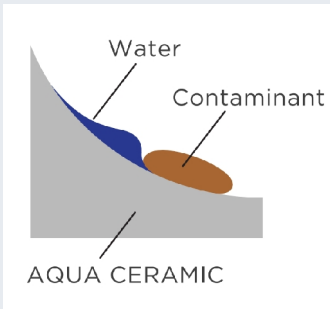

AQUA

CERAMIC

ANTI-STAIN TECHNOLOGY

AQUA CERAMIC

American Standard's AQUA CERAMIC patented
glazing technology
that nothing sticks on
allows waste & dirt to easily get flushed away.
For a spotless toilet.

No Dirt. No Stain. No worries.

ANTI-STAIN TECHNOLOGY
AQUA CERAMIC

No Dirt

1

A super hydrophilic technology that allows water to adhere to ceramic surface easily.

2

During flushing, force of water penetrate underneath the waste on the bowl surface.