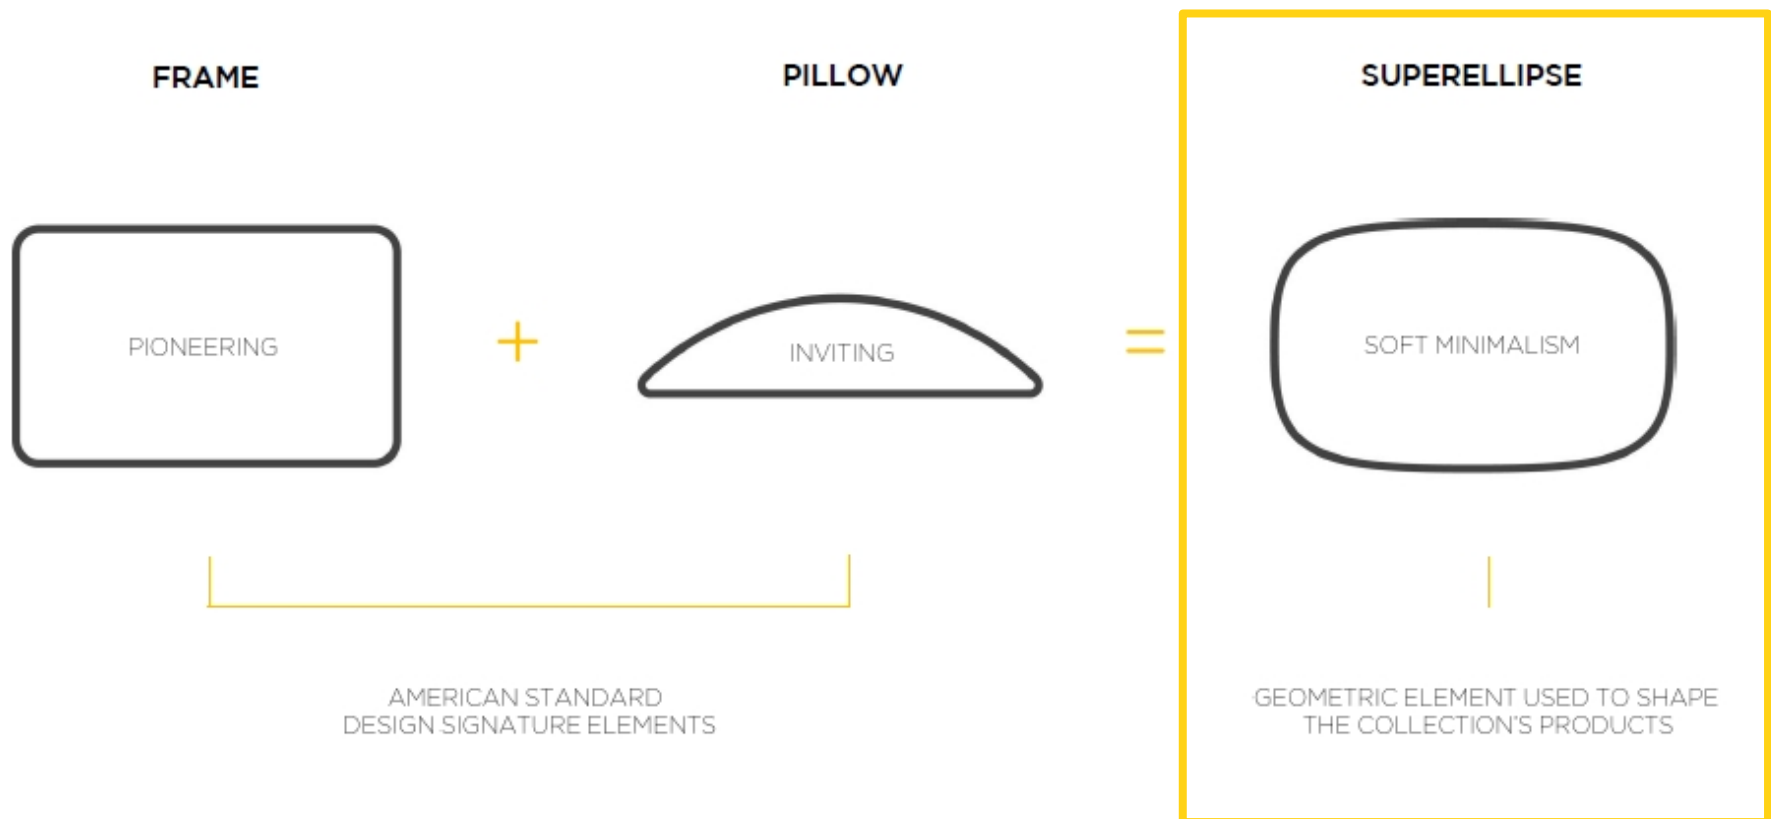

Signature

Elements

PILLOW

INVITING

ON THE CONTOUR OR ON A MAIN SURFACE, THE PILLOW IS MAINLY USED TO PROVIDE A SOFT AND WELCOMING LOOK AND FEEL TO THE PRODUCT WHICH INVITES USER INTERACTION

LINE

DEPENDABLE

THE LINE IS A FLEXIBLE ELEMENT WHICH IS OFTEN USED AS A DETAIL ON PRODUCTS TO HIGHLIGHT THE FUNCTIONALITY, INCREASE THE COMFORT AND PROVIDE A MORE SOPHISTICATED APPEARANCE

FRAME

PIONEERING

USED HORIZONTALLY OR VERTICALLY, THE FRAME FORMAT HAS BEEN FOREVER USED TO SHAPE THE CONSUMER ELECTRONICS AND IS NOW EMBEDDED IN OUR PSYCHE AS A SYMBOL OF INNOVATION

Signature

Design Language