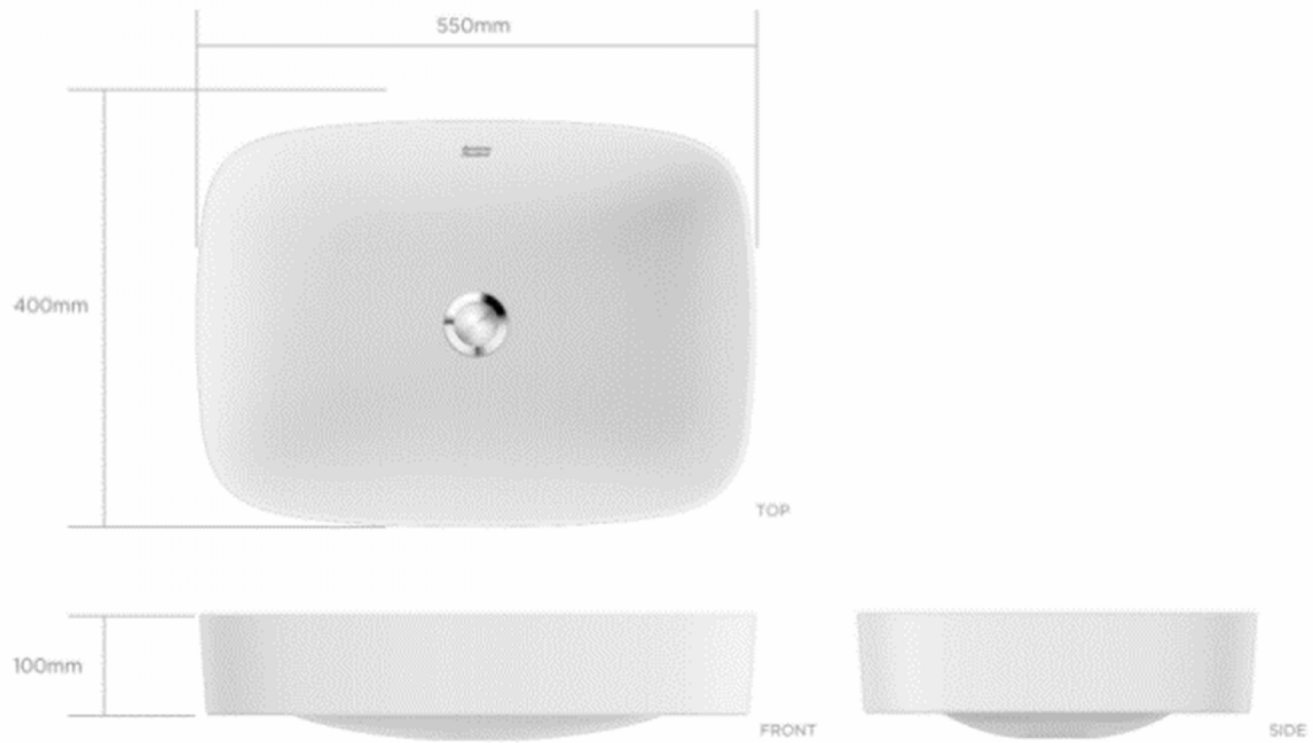

American Standard

SIGNATURE COLLECTION BASINS

Signature | Our Range

BASINS

- . **Superellipse** shape with thin edge modern design
- . Human care design such as anti-splash zone and easy clean

COUNTERTOP BASIN

SEMI-COUNTERTOP BASIN

VESSEL WITHOUT FAUCET DECK (h125)

VESSEL WITHOUT FAUCET DECK (h100)

American Standard

Signature | Our Range

VESSEL WITH FAUCET DECK (h125)

Signature | Our Range

VESSEL WITH FAUCET DECK (h125)
ORIENTATION VIEW

Signature | Our Range

VESSEL WITHOUT FAUCET DECK (h100)

Signature | Our Range

VESSEL WITHOUT FAUCET DECK (h100)
ORIENTATION VIEW

American Standard

Signature | Our Range

SEMI-COUNTERTOP BASIN

Signature | Our Range