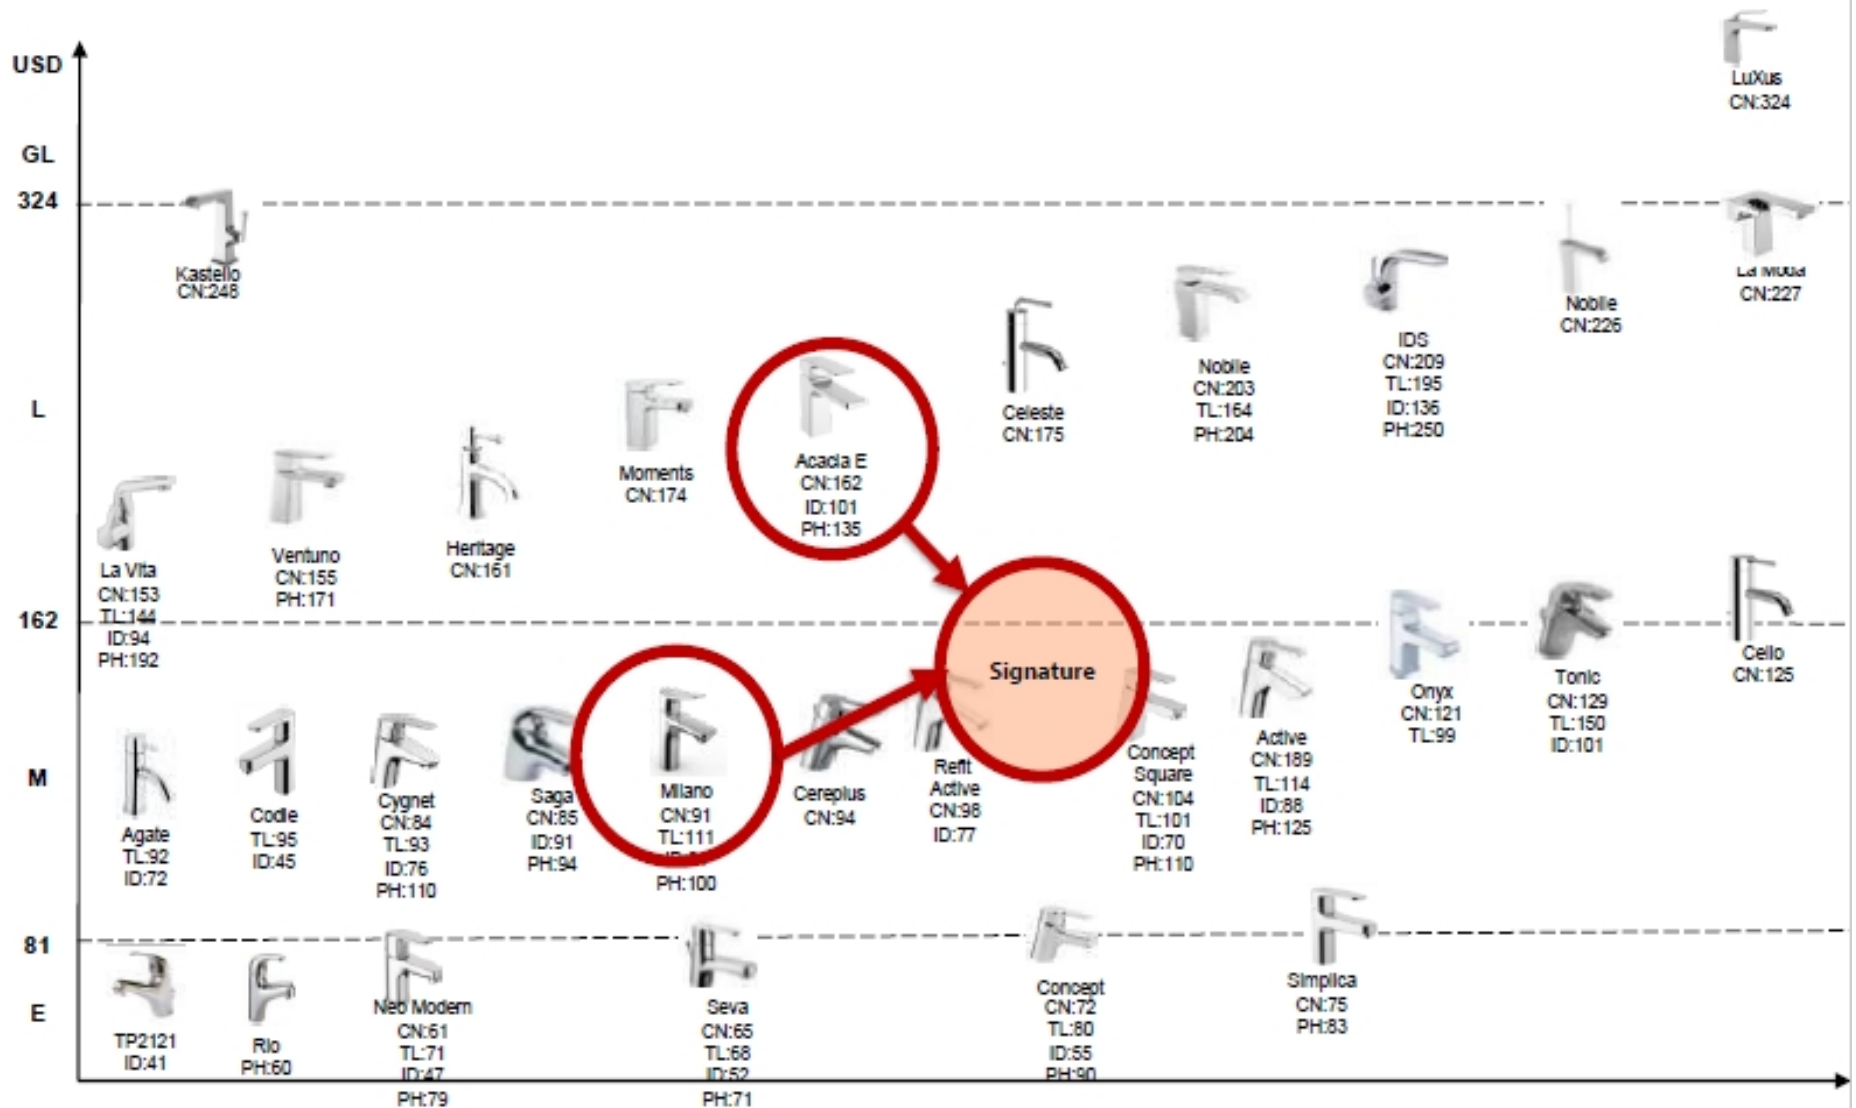

Fittings Specifications

Basin Mixer / Exposed Bath & Shower Mixer / Exposed Shower Mixer

Photo	Drawing /Dimension	Product Name	Specification
		<p>Signature Wall Mounted Basin Mixer With Pop-up Drain</p>	<ol style="list-style-type: none"> 1. 35mm cartridge from Lixil Germany 2. Body – Low Lead Brass, Chrome finish 3. Zinc die casting handle 4. Slim Air Aerator with adjustable function 5. W Press action pop-up
		<p>Signature Exposed Bath & Shower Mixer</p>	<ol style="list-style-type: none"> 1. 35mm cartridge from Lixil Germany 2. Body – Normal Brass, Chrome finish 3. Zinc die casting handle 4. Signature Pull-out diverter 5. Slim Air Aerator 6. W/O shower kit
		<p>Signature Exposed Shower Mixer</p>	<ol style="list-style-type: none"> 1. 35mm cartridge from Lixil Germany 2. Body – Normal Brass, Chrome finish 3. Zinc die casting handle 4. W/O shower kit

Fittings Specifications

Basin Mixer (Wall-mount)

Photo	Drawing /Dimension	Product Name	Specification
		Signature Wall Mounted Basin Mixer Without Pop-up Drain	<ol style="list-style-type: none">1. 35mm cartridge from Lixil Germany2. Body – DRZ Brass, Chrome finish3. Zinc die casting handle4. Slim Air Aerator with adjustable function5. W/O Press action pop-up

Signature | Fittings

Product Mapping

SUMMARY

Signature...

1. Is American Standard's new bathroom collection of toilets, basins and fittings products incorporating all design elements and a new geometric shape – the SUPERELLIPSE . It's **sleek, thin-edged products create a clean and minimalistic feel that modernizes any bathroom.**
2. Has **toilets that comes with HygieneClean System**, a most comprehensive suite of technologies incorporated to **ensure the highest level of hygiene in our toilet.**