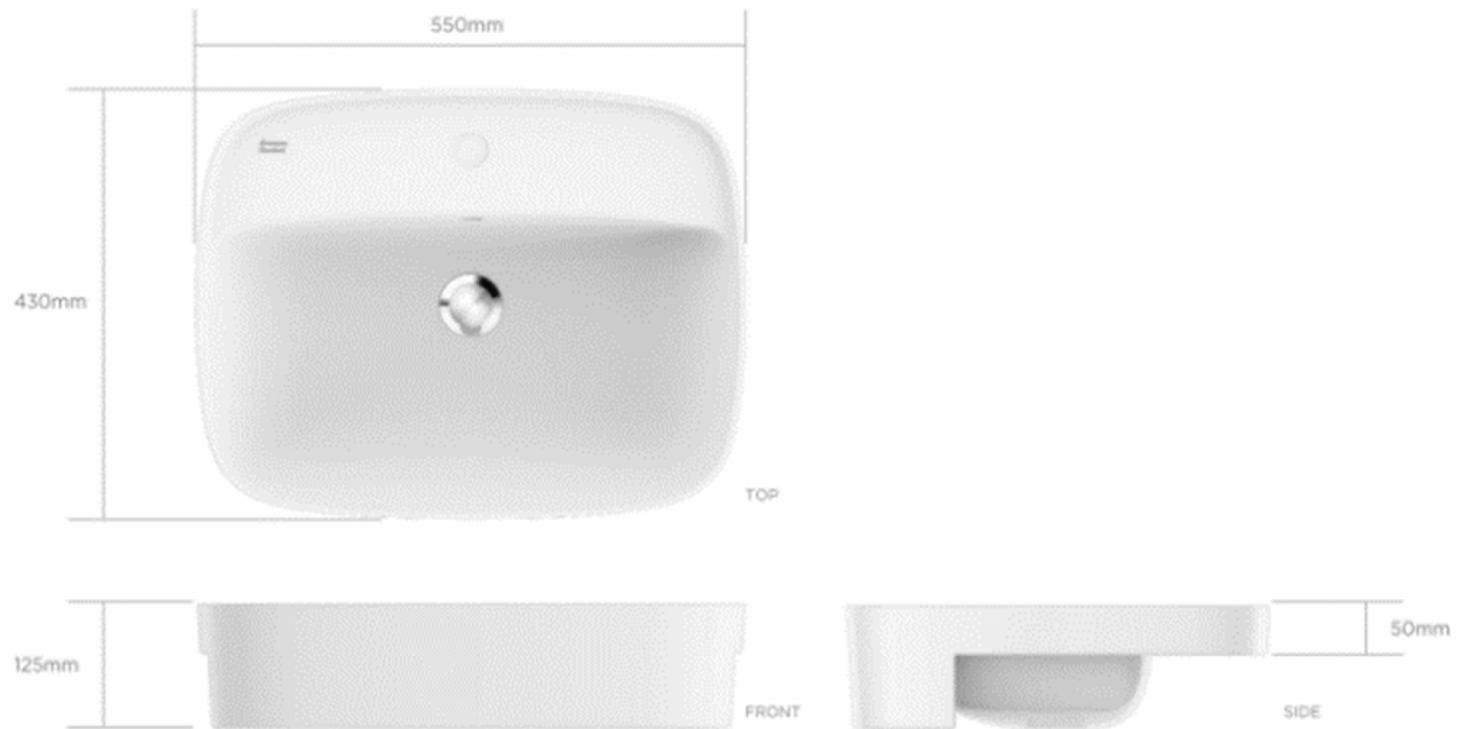

Signature | Our Range

VESSEL WITHOUT FAUCET DECK (h100)

Signature | Our Range

VESSEL WITHOUT FAUCET DECK (h100)
ORIENTATION VIEW

American Standard

Signature | Our Range

SEMI-COUNTERTOP BASIN

Signature | Our Range

SEMI-COUNTERTOP BASIN ORIENTATION VIEW

Signature | Our Range

COUNTERTOP BASIN

Signature | Our Range

COUNTERTOP BASIN ORIENTATION VIEW

Basin Specifications

	Counter Top Basin 550mm	Semi-counter Basin 550mm	Vessel with Faucet Deck 550mm	Vessel w/o Faucet Deck(H=100mm) 550mm
--	----------------------------	-----------------------------	----------------------------------	---