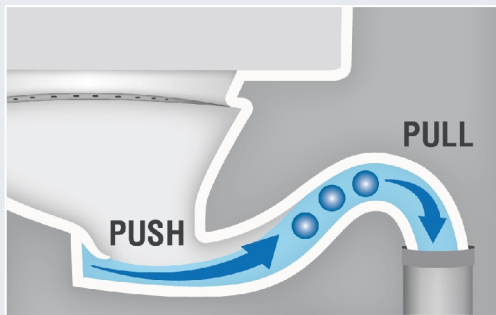

FLUSHING TECHNOLOGY

SiphonMax

A DYNAMIC VACUUM MECHANISM WITH SIDE WATER JETS FOR A POWERFUL SWIRL, AND A LOWER JET TO REMOVE HEAVY AND LIGHT WASTE COMPLETELY

American Standard

The image shows a side view of a white toilet with the SiphonMax flushing mechanism. Water is shown swirling in the bowl, and a side jet is visible. The background is a light-colored marble countertop.

FLUSHING TECHNOLOGY

Double Vortex

MAXIMUM FLUSHING PERFORMANCE, MINIMUM WATER USAGE

American Standard

The image shows a top-down view of a toilet bowl with water swirling in a double vortex pattern. The background is a light blue gradient.

VACUUM FLUSHING TECHNOLOGY

SIPHONMAX

American Standard's SIPHONMAX dynamic vacuum flushing technology where a lower water channel pushes all waste **down the trap completely, for a real clean toilet.**

No Dirt. No worries.

BEST FLUSHING PERFORMANCE
SIPHONMAX

SiphonMax

1

2 top water jets create a strong swirl down the bowl, initiating a vacuum pulling action.

2

Lower side water jet pushes the heavy waste down the waste trap.

3