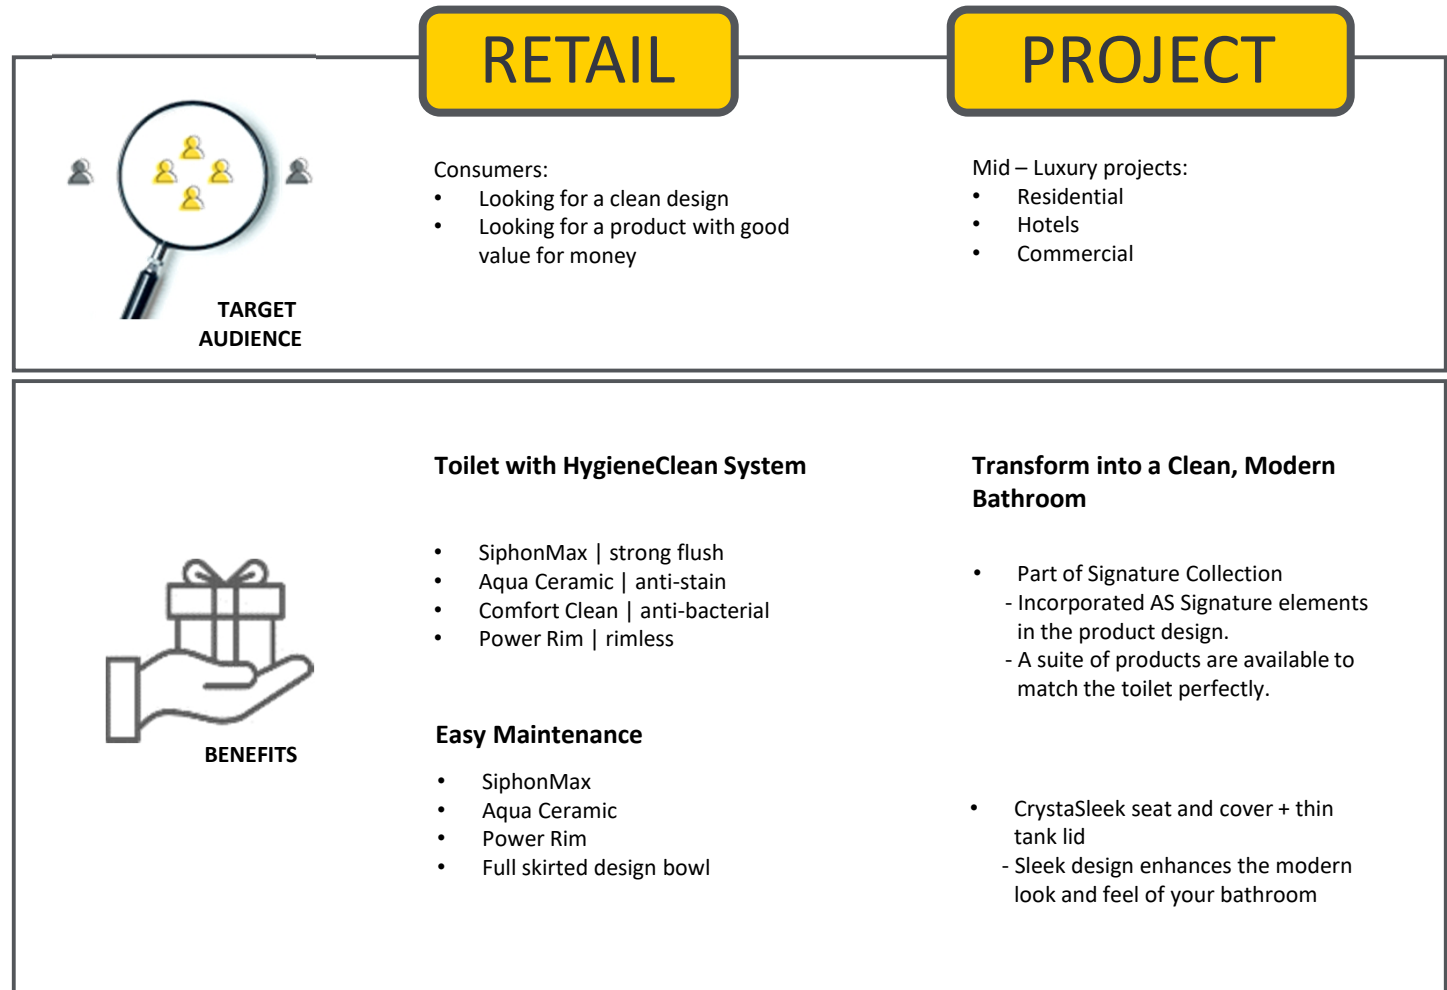

Signature One-piece Toilet

- SiphonMax
- Dual Flush 3.5/5 LPF
- PowerRim
- Aqua Ceramic
- Comfort Clean
- CrystaSleek Seat & Cover