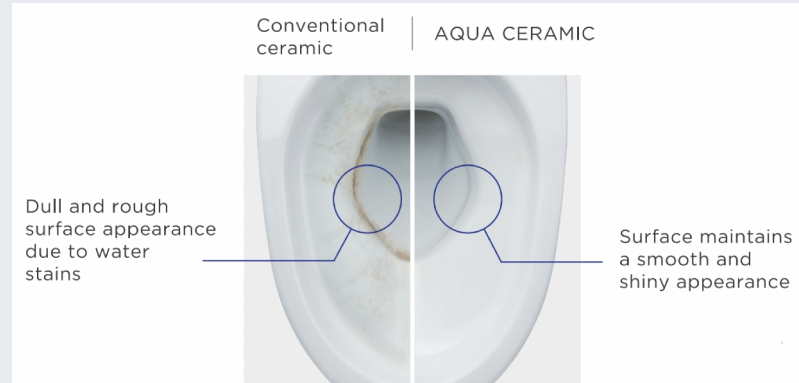

No Stain

1

Silica presented in the water tends to stick onto conventional ceramic during flushing causing staining and it hardens over time.

Aqua Ceramic glaze prevents silica from building up on the toilet bowl's surface.

Aqua Ceramic
Effortless Cleaning