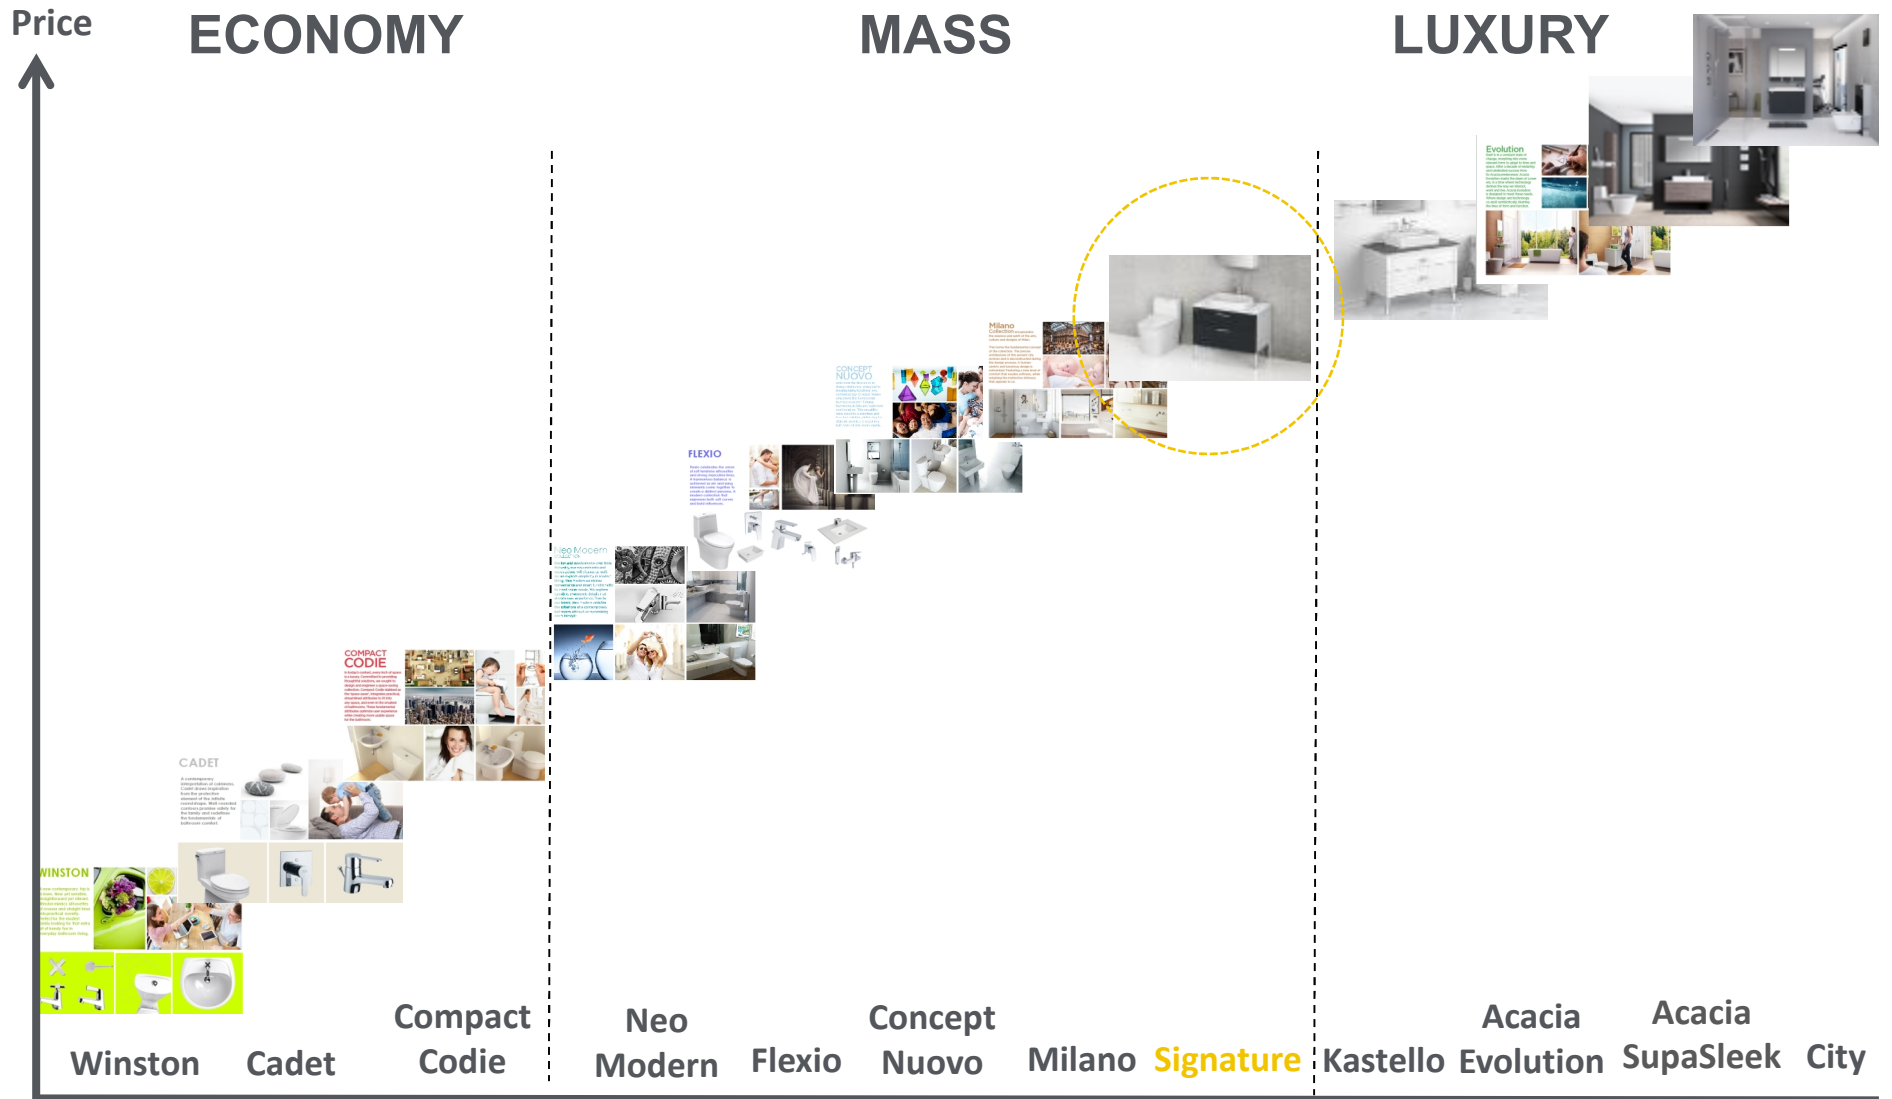

- Modern, thin-edged design philosophy integrating all signature elements powered by **HygieneClean** system
- CrystaSleek seat and cover

PRICE SEGMENTATION

Signature

Price Segmentation

UNDERSTANDING THE NEW COLLECTION