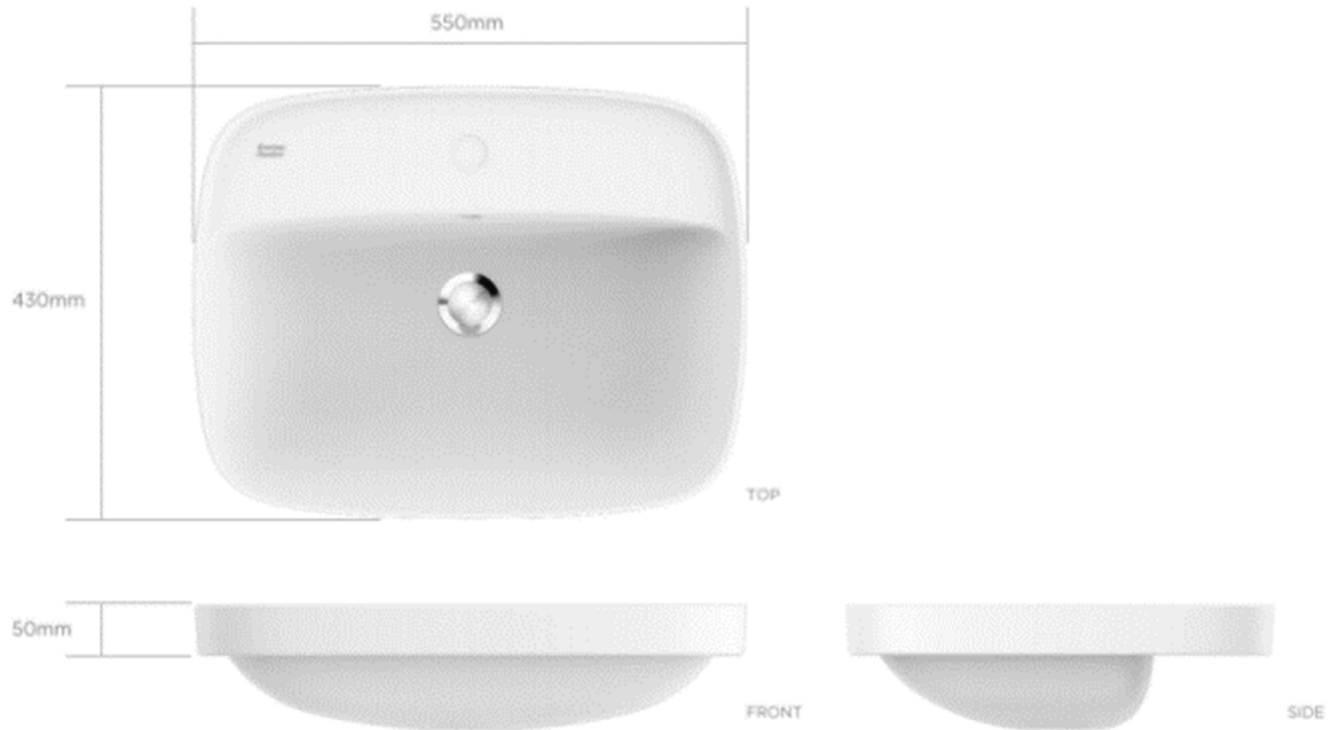

Signature | Our Range

VESSEL WITHOUT FAUCET DECK (h100)

Signature | Our Range

VESSEL WITHOUT FAUCET DECK (h100)
ORIENTATION VIEW

American Standard

Signature | Our Range

SEMI-COUNTERTOP BASIN

Signature | Our Range

SEMI-COUNTERTOP BASIN ORIENTATION VIEW

Signature | Our Range

COUNTERTOP BASIN

Signature | Our Range

COUNTERTOP BASIN ORIENTATION VIEW

Basin Specifications

	Counter Top Basin 550mm	Semi-counter Basin 550mm	Vessel with Faucet Deck 550mm	Vessel w/o Faucet Deck(H=100mm) 550mm
--	----------------------------	-----------------------------	----------------------------------	---