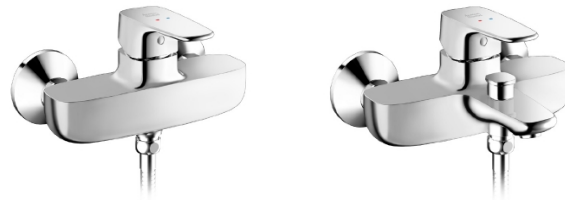

Signature | Our Range

Fittings