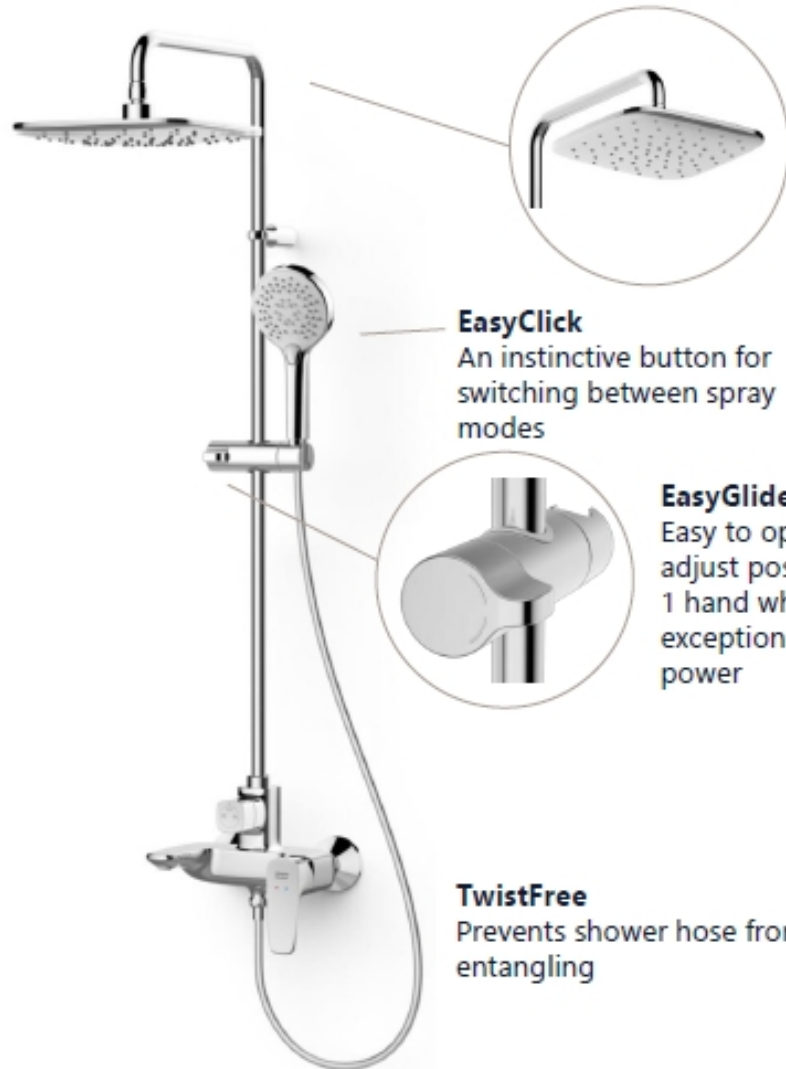

FFAS1702-1015L0BC0

Wall mount basin mixer
with pop-up drain

FFAS1704-1015L0BC0

Extended basin mono

FFAS1707-1015L0BT0

Signature | Our Range

FITTINGS | Exposed Bath & Shower Mixer with Rainshower Kit

EasyClean
Allows easy removal of limescale, mold or dirt

Airnergize
Air-infused water provides a luxurious shower experience while using lesser water

EasyClick
An instinctive button for switching between spray modes

EasyGlide
Easy to operate and adjust position even with 1 hand whilst retaining exceptional holding power

TwistFree
Prevents shower hose from entangling

3 Way Dialing Diverter
Controlling 3 outlets with one diverter

Intuitive Graphics
improved intuitive graphics on the knob

Signature | Our Range

FITTINGS | Exposed Bath & Shower Mixer with Rainshower Kit