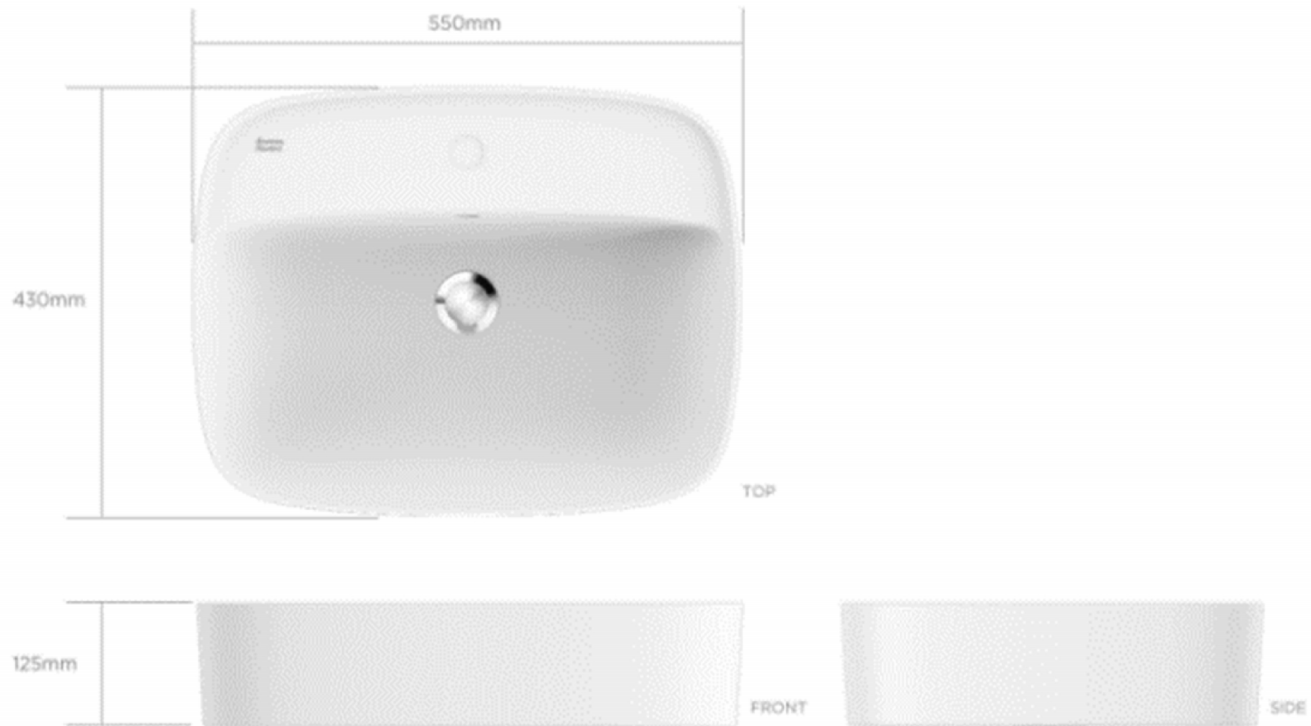

American Standard

SIGNATURE COLLECTION BASINS

Signature | Our Range

BASINS

- . **Superellipse** shape with thin edge modern design
- . Human care design such as anti-splash zone and easy clean

COUNTERTOP BASIN

SEMI-COUNTERTOP BASIN

VESSEL WITHOUT FAUCET DECK (h125)

VESSEL WITHOUT FAUCET DECK (h100)

American Standard

Signature | Our Range

VESSEL WITH FAUCET DECK (h125)

Signature | Our Range

VESSEL WITH FAUCET DECK (h125)
ORIENTATION VIEW

Signature | Our Range

VESSEL WITHOUT FAUCET DECK (h100)

Signature | Our Range

VESSEL WITHOUT FAUCET DECK (h100)
ORIENTATION VIEW

American Standard

Signature | Our Range

SEMI-COUNTERTOP BASIN

Signature | Our Range